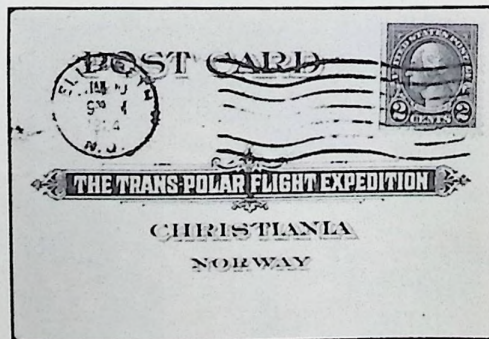

739

1040

914

915

583

863

712

1372