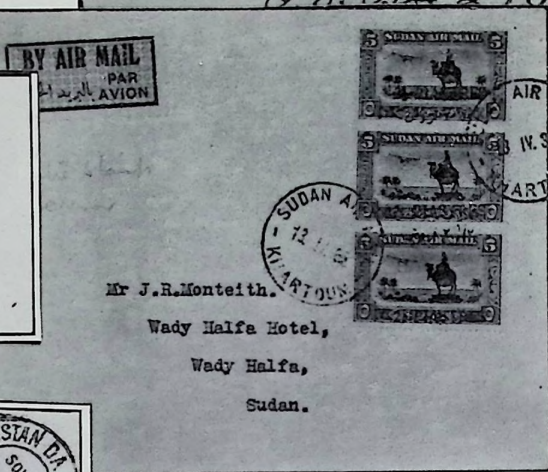

270

1127

1235

1288

1128

1130

1176