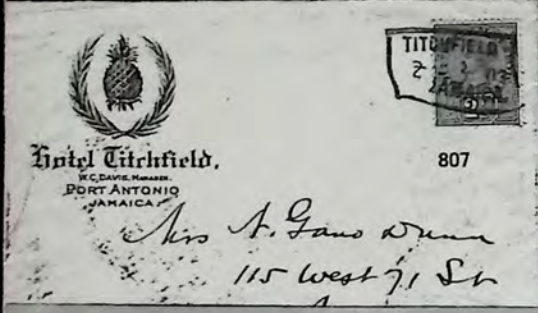

St. Vespere
aler in Pompeii
udapest (Hungary)
Doozi kövút 4

750

Mr. D. Appleton,
C/- Q.E.A. Area Sales Supt.,
C/- Jardine, Matheson & Co., Ltd.,
6-8 Chater Road,
HONG KONG.

Handwritten signature

779
778
VER, ESQ.,
ON.
ROAD
LANLEIGH, SURREY,
ENGLAND